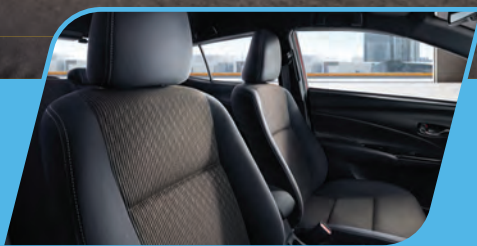

New Fabric Seat Covers

The new seats come with seat covers that are not only intricately designed, but durable as well.