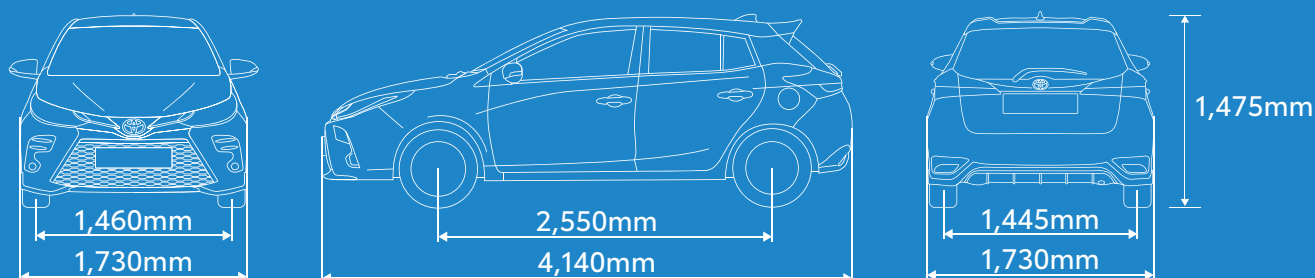

SPECIFICATIONS

		1.5G	1.5E
ENGINE			
Model		2NR-FE	
Type		4-cylinder, In-line, 16-valve, DOHC with Dual VVT-i	
Displacement	cc (mm)	1,496	
Max. output	PS / rpm	107 / 6,000	
Max. torque	Nm / rpm	140 / 4,200	
TRANSMISSION			
Type		Continuously Variable Transmission (CVT) with 7-speed Sport Sequential Shiftmatic mode	
CHASSIS			
Suspension Type	Front / Rear	MacPherson Strut with Stabiliser	Torsion Beam with Stabiliser
Brakes	Front / Rear	Ventilated Disc / Solid Disc	Ventilated Disc / Drum
Tyres & Rims		195/50R16, Alloy	
Spare Tyre & Rim		195/50R16, Alloy	
Steering		Electric Power Steering (EPS)	
MEASUREMENTS			
Kerb Weight	kg	1,140	1,115
Fuel Tank Capacity	litre	42	
Minimum Turning Radius	m	5.1	
EXTERIOR			
Headlamps		LED	
Rear Combi Lamps		LED	
Daytime Running Lights (DRL)		LED	
Door Outer Handle		Chrome Plated	Body Colour
Windshield Glass		Acoustic	
Front Grille		Colour with Plating	
Fog Lamps		LED / With	
Wing Mirrors		Power-adjustable & Retractable with Turn Indicators and Auto Fold Function	
RFID		With	

DIMENSIONS